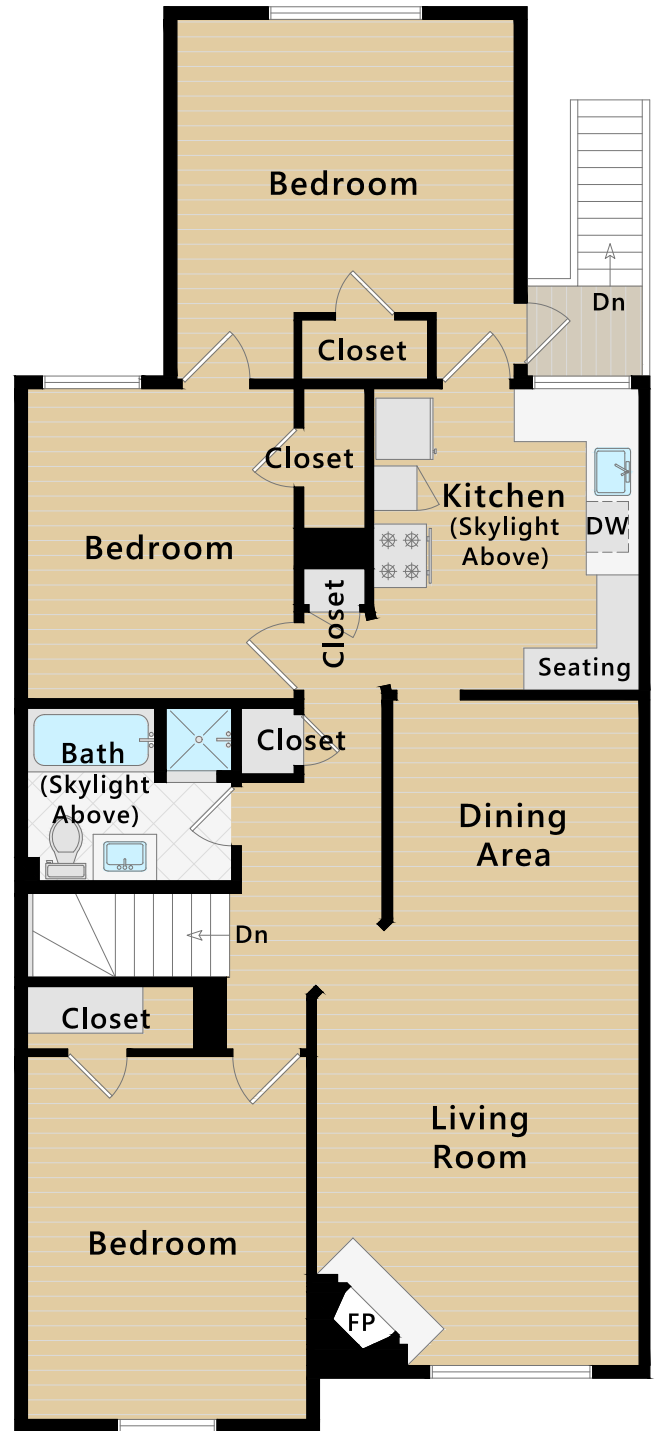

2634 43rd Avenue

San Francisco, CA

Lower Level

Main Level